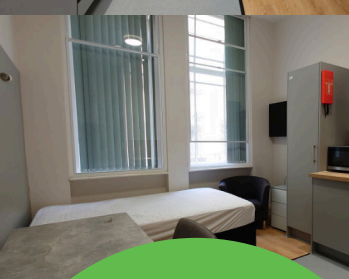

Prudential Building

16 Guildhall Walk, Portsmouth, PO1 2DD

Studios from £175 pw

See other flyers for 1, 2, 3, 4, 5 & 6 Beds

See back of flyer for more information

Property Features

5 minute walk from University of Portsmouth

- ✓ All-inclusive bills
- ✓ Free internet connection
- ✓ Washer/Dryer
- ✓ Modern kitchen
- ✓ Modern bathroom
- ✓ TV

**RESERVE
NOW!**

www.brinkrileystudent.com

Whatsapp us: +44 7496 401861

0116 208 1100

info@brinkriley.co.uk